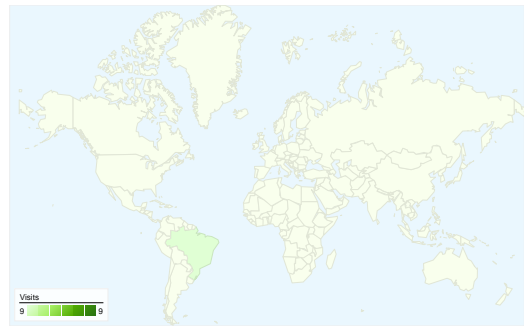

Map Overlay

Traffic Sources Overview

Direct Traffic
9.00 (100.00%)

Content Overview

Pages	Pageviews	% Pageviews
/professor.html	39	40.21%
/historia-patinacao.html	13	13.40%
/tecnica-patinacao.html	11	11.34%
/	11	11.34%
/links-patinacao.html	10	10.31%