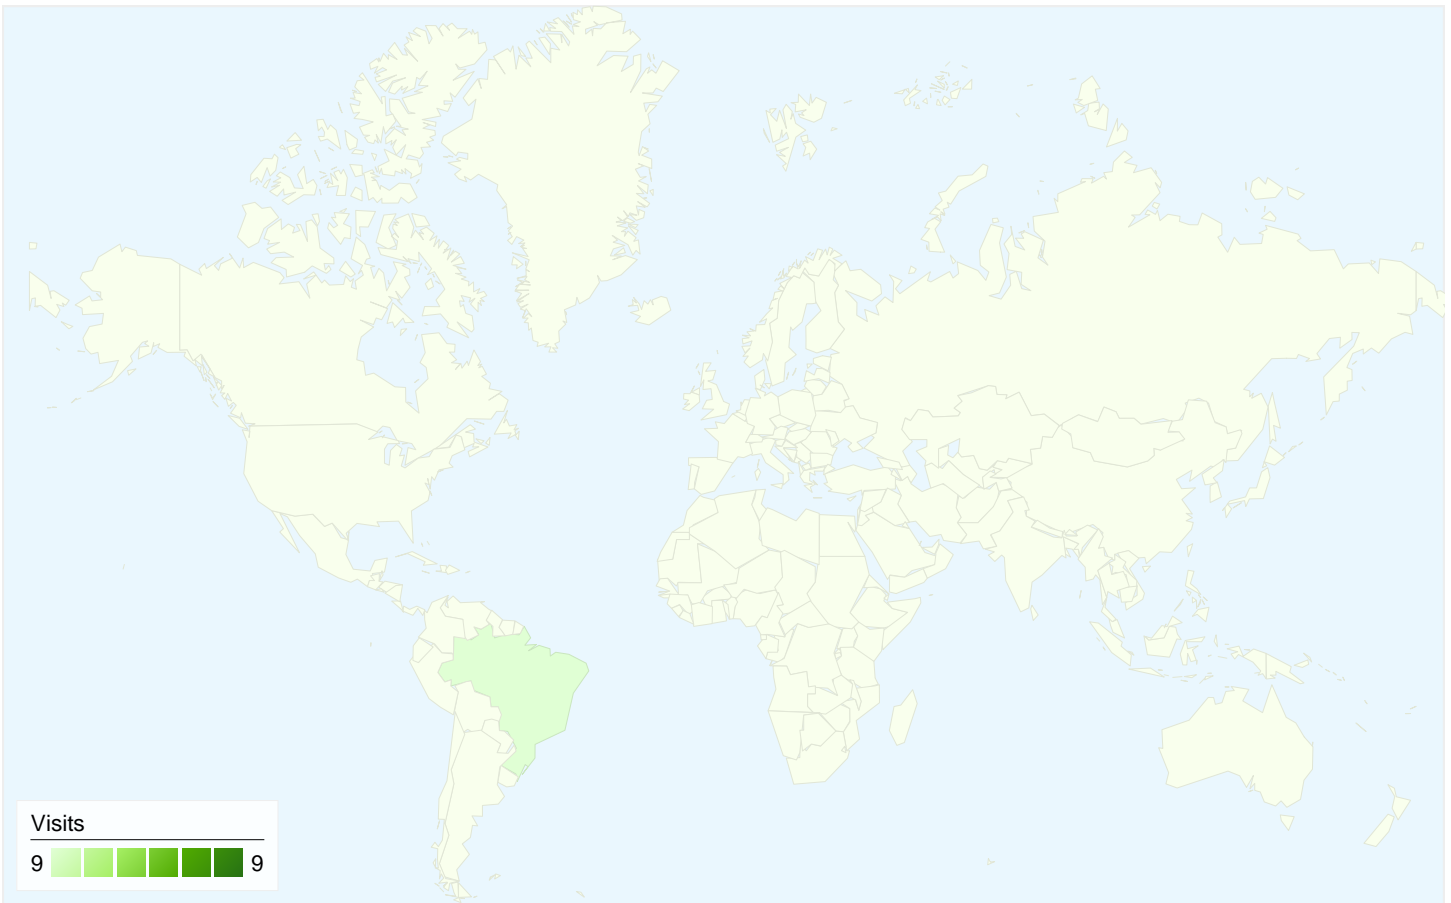

All traffic sources sent a total of 9 visits

100.00% Direct Traffic

0.00% Referring Sites

0.00% Search Engines

Direct Traffic
9.00 (100.00%)

Top Traffic Sources

Sources	Visits	% visits
(direct) ((none))	9	100.00%

Keywords	Visits	% visits
There is no data for this view.		

9 visits came from 1 countries/territories

Site Usage

Visits 9 % of Site Total: 100.00%	Pages/Visit 10.78 Site Avg: 10.78 (0.00%)	Avg. Time on Site 00:09:55 Site Avg: 00:09:55 (0.00%)	% New Visits 55.56% Site Avg: 55.56% (0.00%)	Bounce Rate 0.00% Site Avg: 0.00% (0.00%)	
Country/Territory	Visits	Pages/Visit	Avg. Time on Site	% New Visits	Bounce Rate
Brazil	9	10.78	00:09:55	55.56%	0.00%